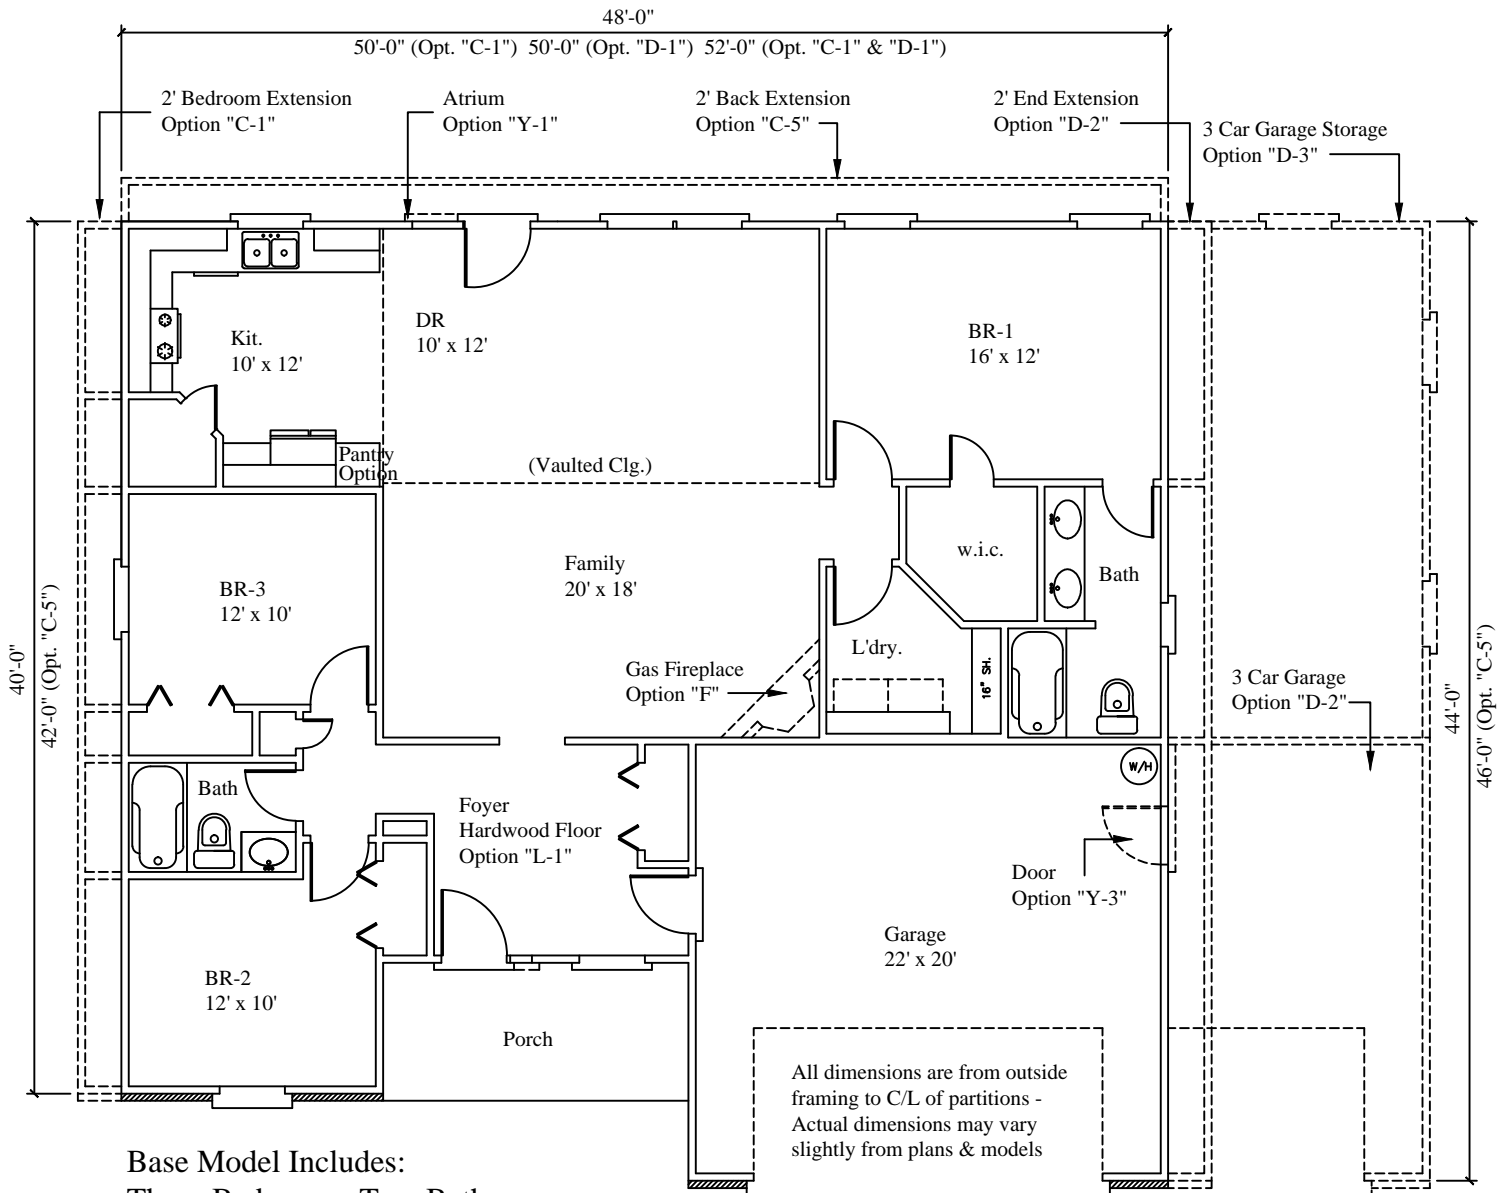

Ashworth

@ Maitland Meadows

Base Model Includes:
 Three-Bedrooms, Two Baths
 1496 Sq. Ft. Living Area
 440 Sq. Ft. Garage Area
 1936 Total Sq. Ft. (May Increase w/ Options)

* See SELECTION/OPTION SHEET for all available options and pricing