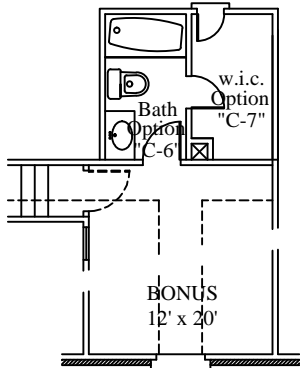

The Craftsman Muirfield

@ Maitland Meadows

Base Model Includes:
 Three-Bedrooms, Two Baths
 1487 Sq. Ft. Living Area
 240 Sq. Ft. Bonus Room Area
 1727 Total Sq. Ft. Living Area
 440 Sq. Ft. Garage Area
 2167 Total Sq. Ft. (May Increase w/ Options)