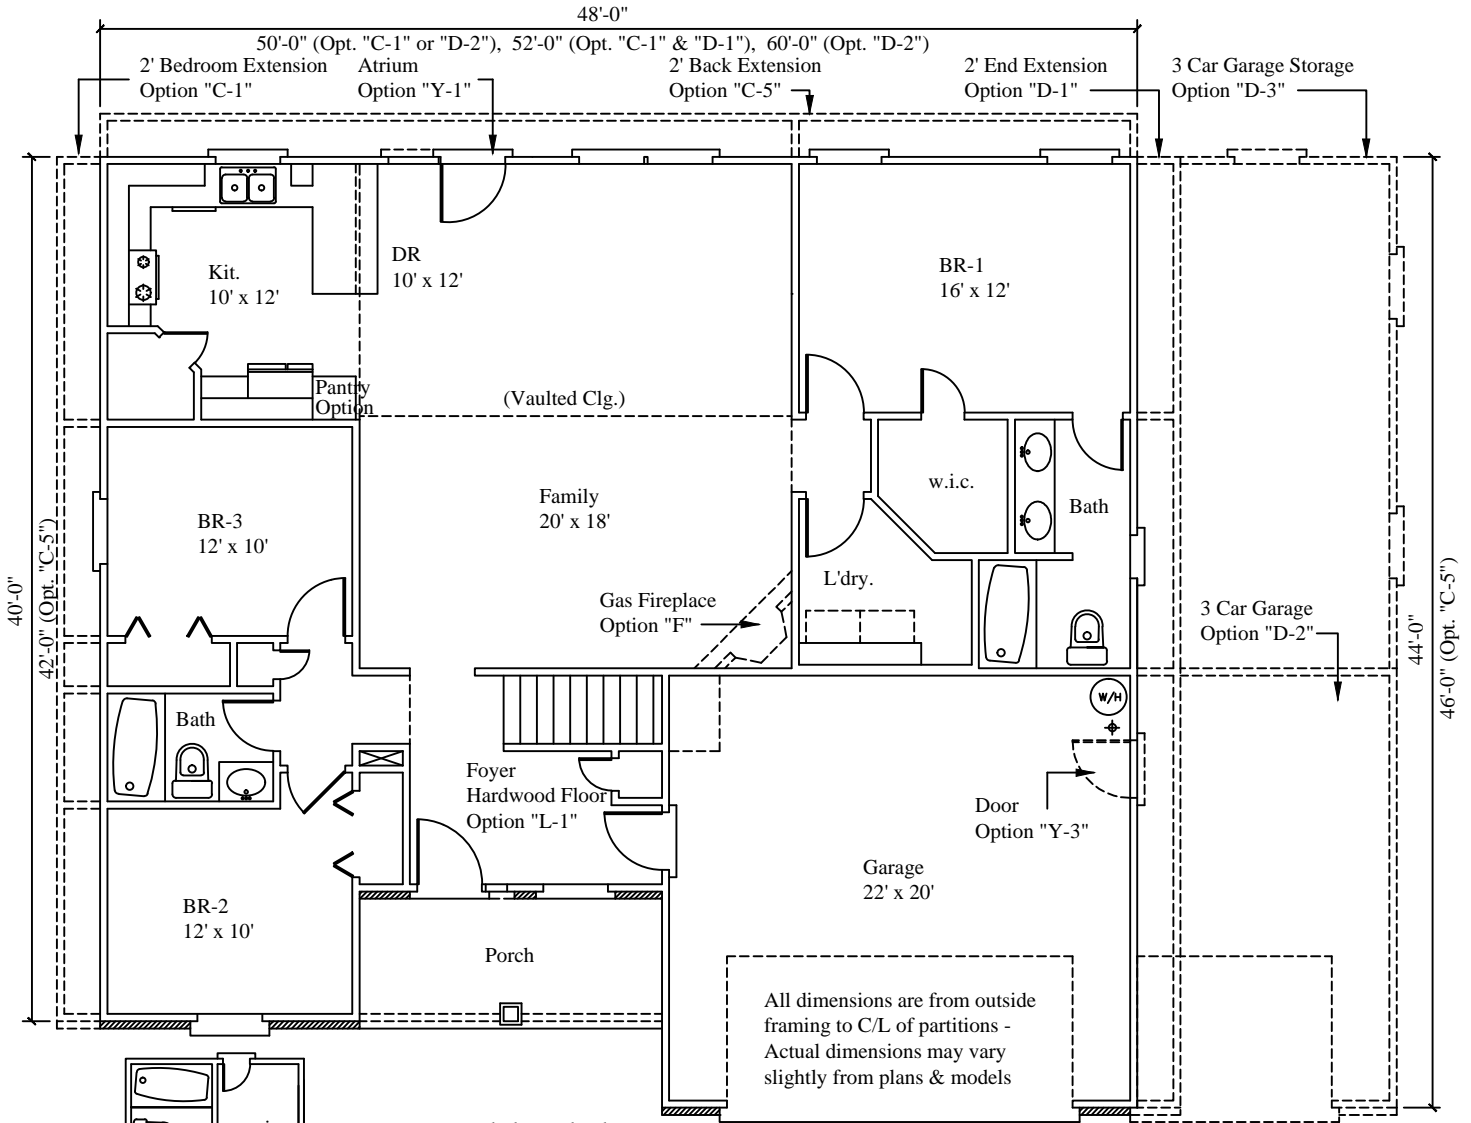

The Craftsman Muirfield

@ Maitland Meadows

Base Model Includes:
 Three-Bedrooms, Two Baths
 1487 Sq. Ft. Living Area
 240 Sq. Ft. Bonus Room Area
 1727 Total Sq. Ft. Living Area
 440 Sq. Ft. Garage Area
 2167 Total Sq. Ft. (May Increase w/ Options)