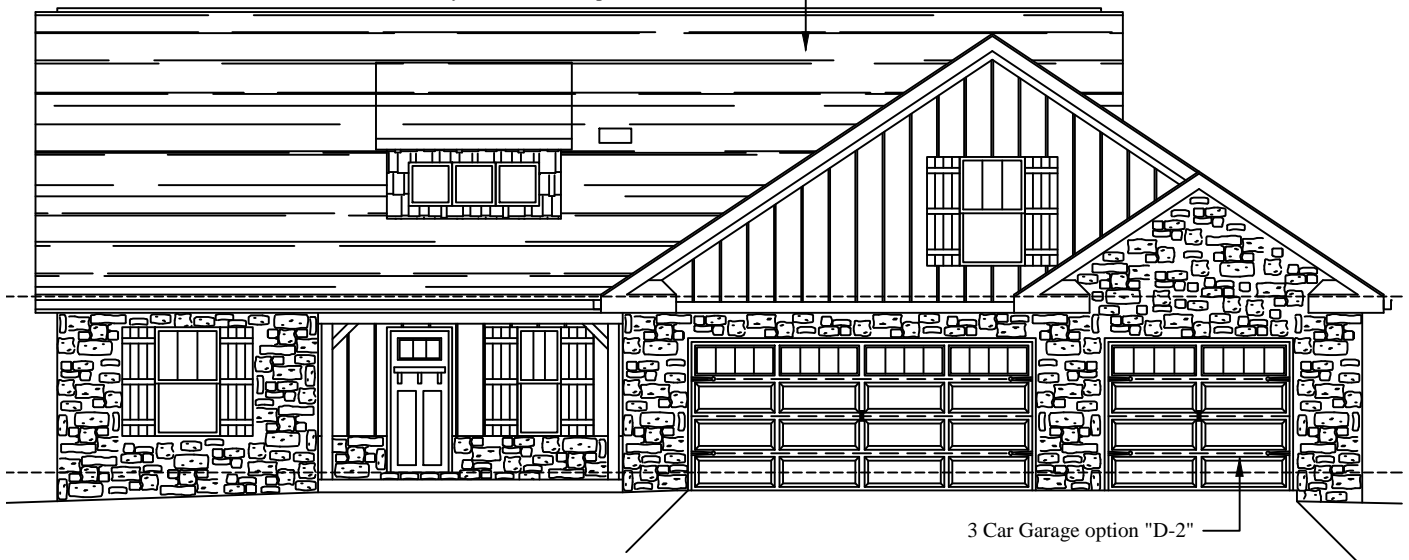

## MUIRFIELD CRAFTSMAN shown below with OPTIONAL FEATURES

Shakes in Gables & Soffit Returns and  
Prairie-Style Windows - Option "Z-3"

Dimensional Roofing  
Option "T"

3 Car Garage option "D-2"

See Reverse Side for Floor Plans