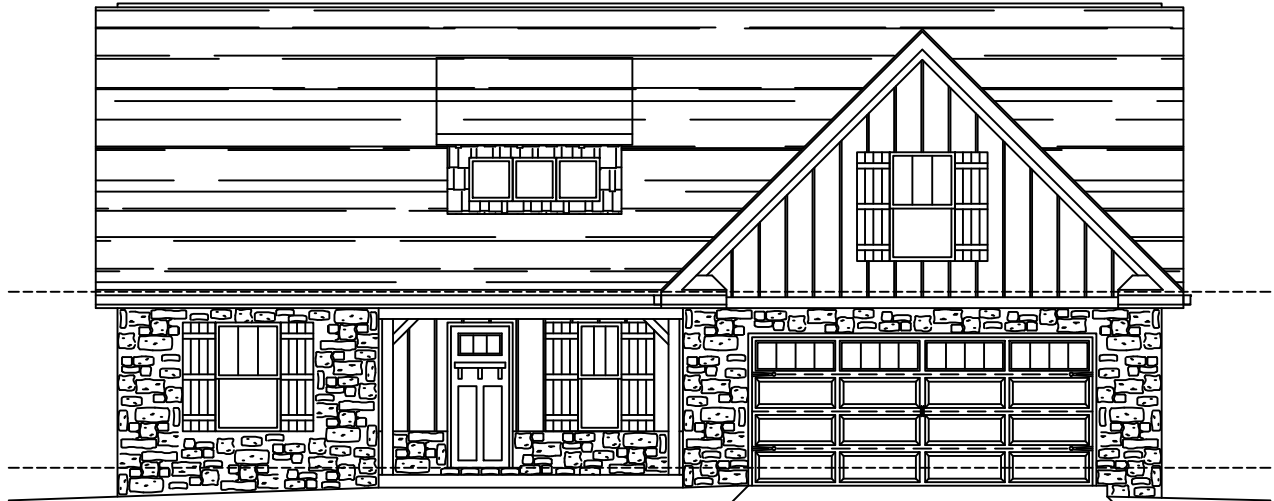

## MUIRFIELD CRAFTSMAN shown below with OPTIONAL FEATURES

Shakes in Gables & Soffit Returns and  
Prairie-Style Windows - Option "Z-3"

Dimensional Roofing  
Option "T"

3 Car Garage option "D-2"

See Reverse Side for Floor Plans