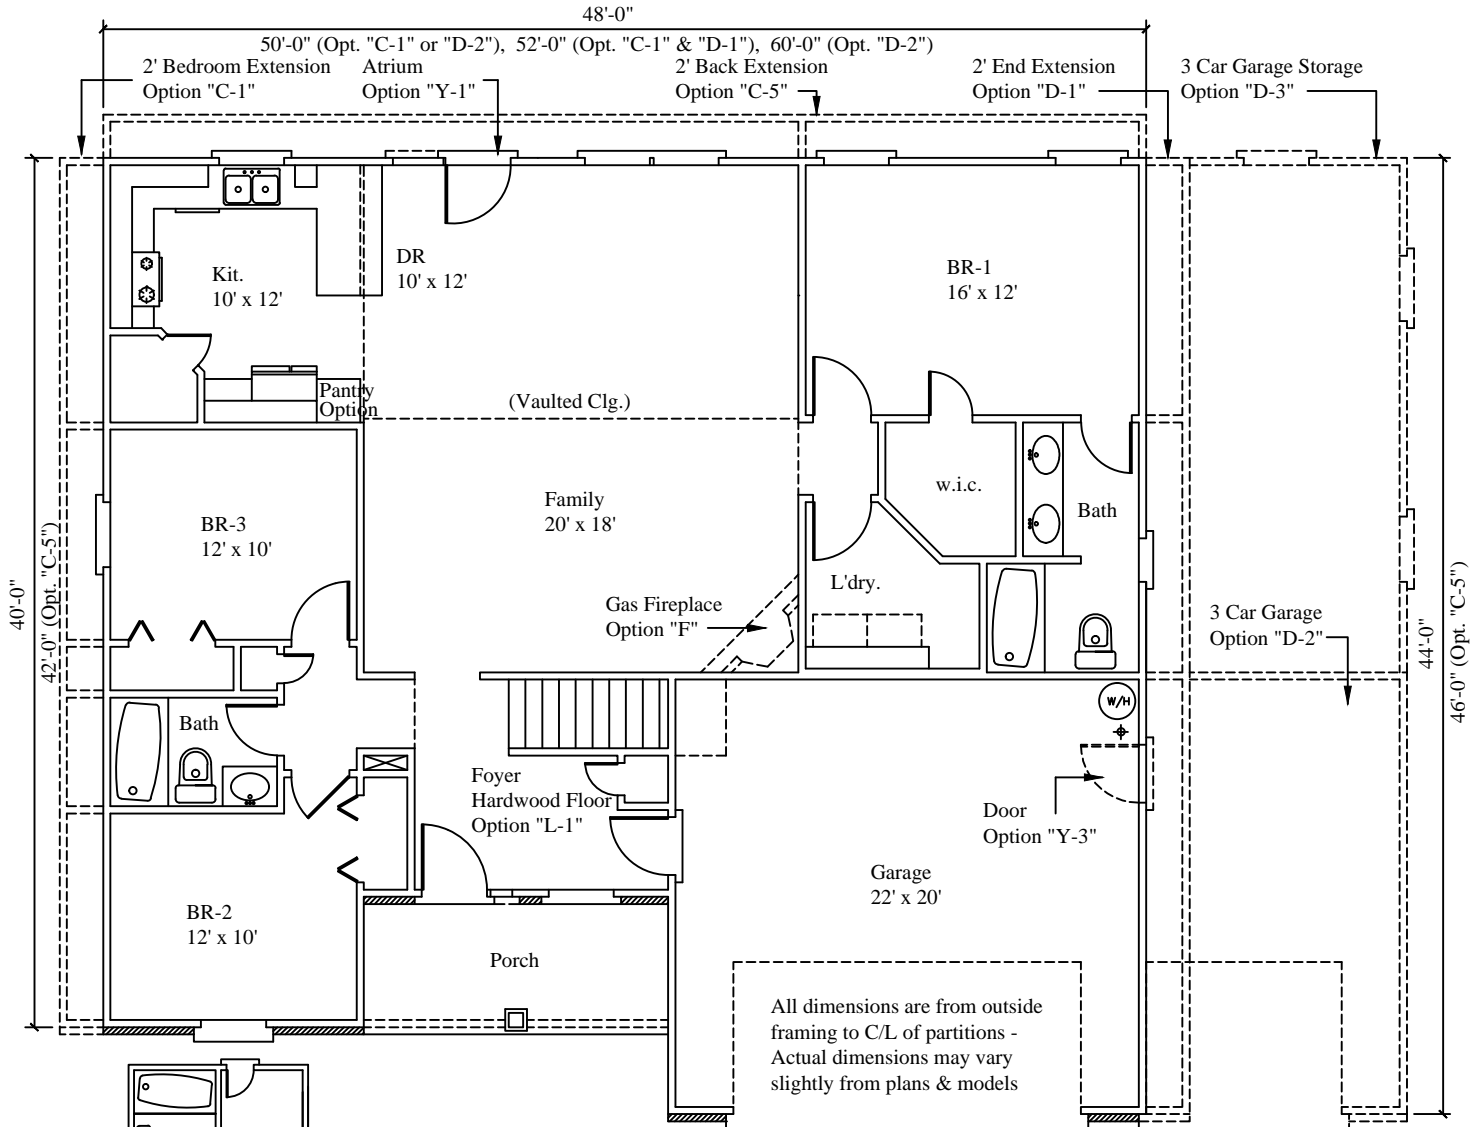

Muirfield French Country

@ Maitland Meadows

Base Model Includes:
 Three-Bedrooms, Two Baths
 1487 Sq. Ft. Living Area
 240 Sq. Ft. Bonus Room Area
 1727 Total Sq. Ft. Living Area
 440 Sq. Ft. Garage Area
 2167 Total Sq. Ft. (May Increase w/ Options)