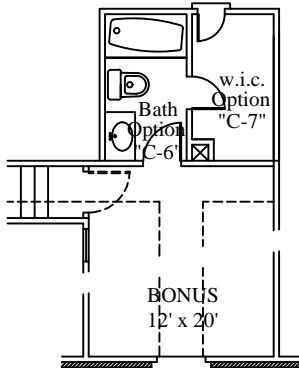

Muirfield French Country

@ Maitland Meadows

Base Model Includes:
 Three-Bedrooms, Two Baths
 1487 Sq. Ft. Living Area
 240 Sq. Ft. Bonus Room Area
 1727 Total Sq. Ft. Living Area
 440 Sq. Ft. Garage Area
 2167 Total Sq. Ft. (May Increase w/ Options)