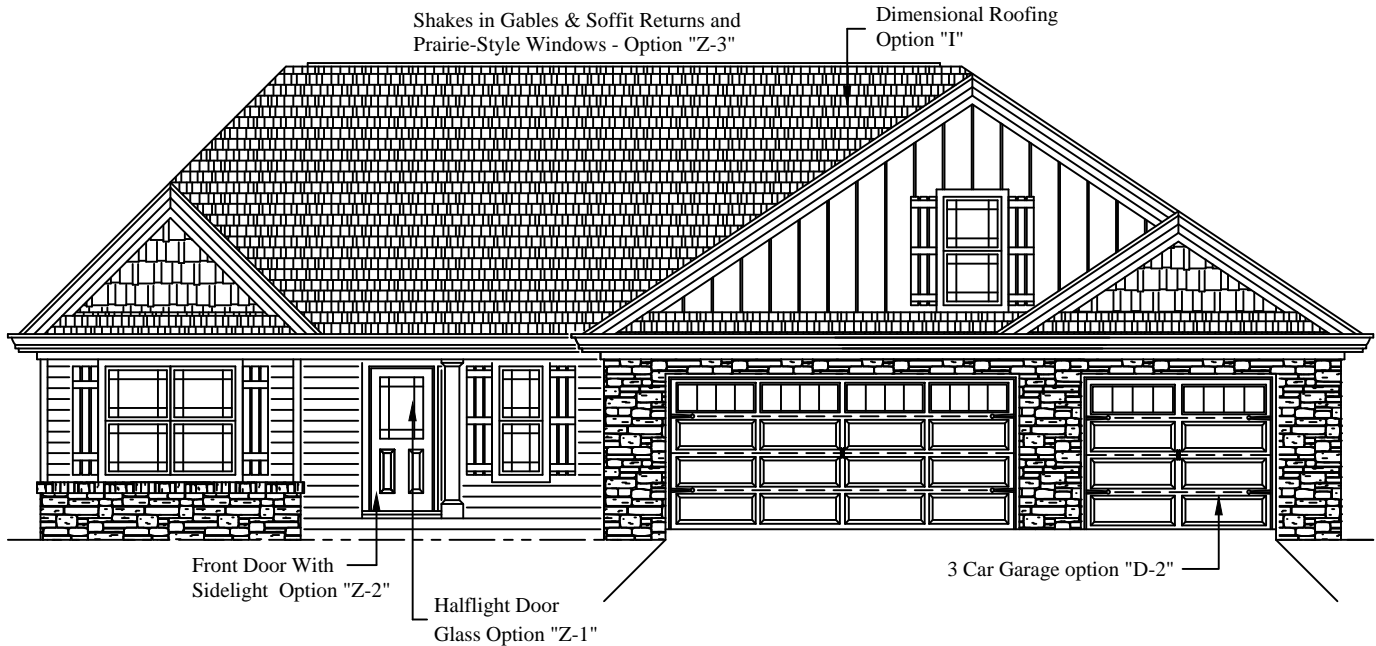

The Muirfield Hip

@ Maitland Meadows

MUIRFIELD HIP shown below with OPTIONAL FEATURES

See Reverse Side for Floor Plans

* See SELECTION/OPTION SHEET for all available options and pricing

For Information, Call **Worley Builders, Inc., Realtors[®]**
(865) 922-2600
 Visit Online: www.worleybuildersinc.com