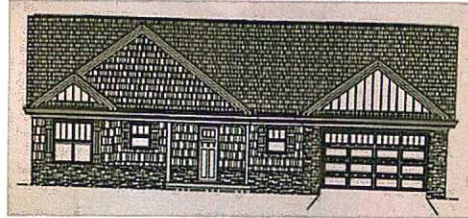

Dramatic Family Room

Lot #: 106*
2404 Maitland View Lane
Model: Ultimate Chadwick
\$243,359

Construction Status: Under Construction

* Photo is of a comparable home

Worley Builders, Inc., Realtors® - PO Box 71022 - Knoxville, TN 37938 - (865) 922-2600

Revised 10-30-18

Dramatic Family Room

Lot #: 103*
2420 Maitland View Ln.
Model: Westin
\$268,370

Construction Status: Under Construction

* Photo is a comparable home

Dramatic Family Room

Lot #: 105*
2412 Maitland View Ln.
Model: Regent
\$254,683

Construction Status: Under Construction

* Photo is artist rendition

Contact John Ritchie, New Home Consultant - (865) 387-3471

Worley Builders, Inc., Realtors® - PO Box 71022 - Knoxville, TN 37938 - (865) 922-2600