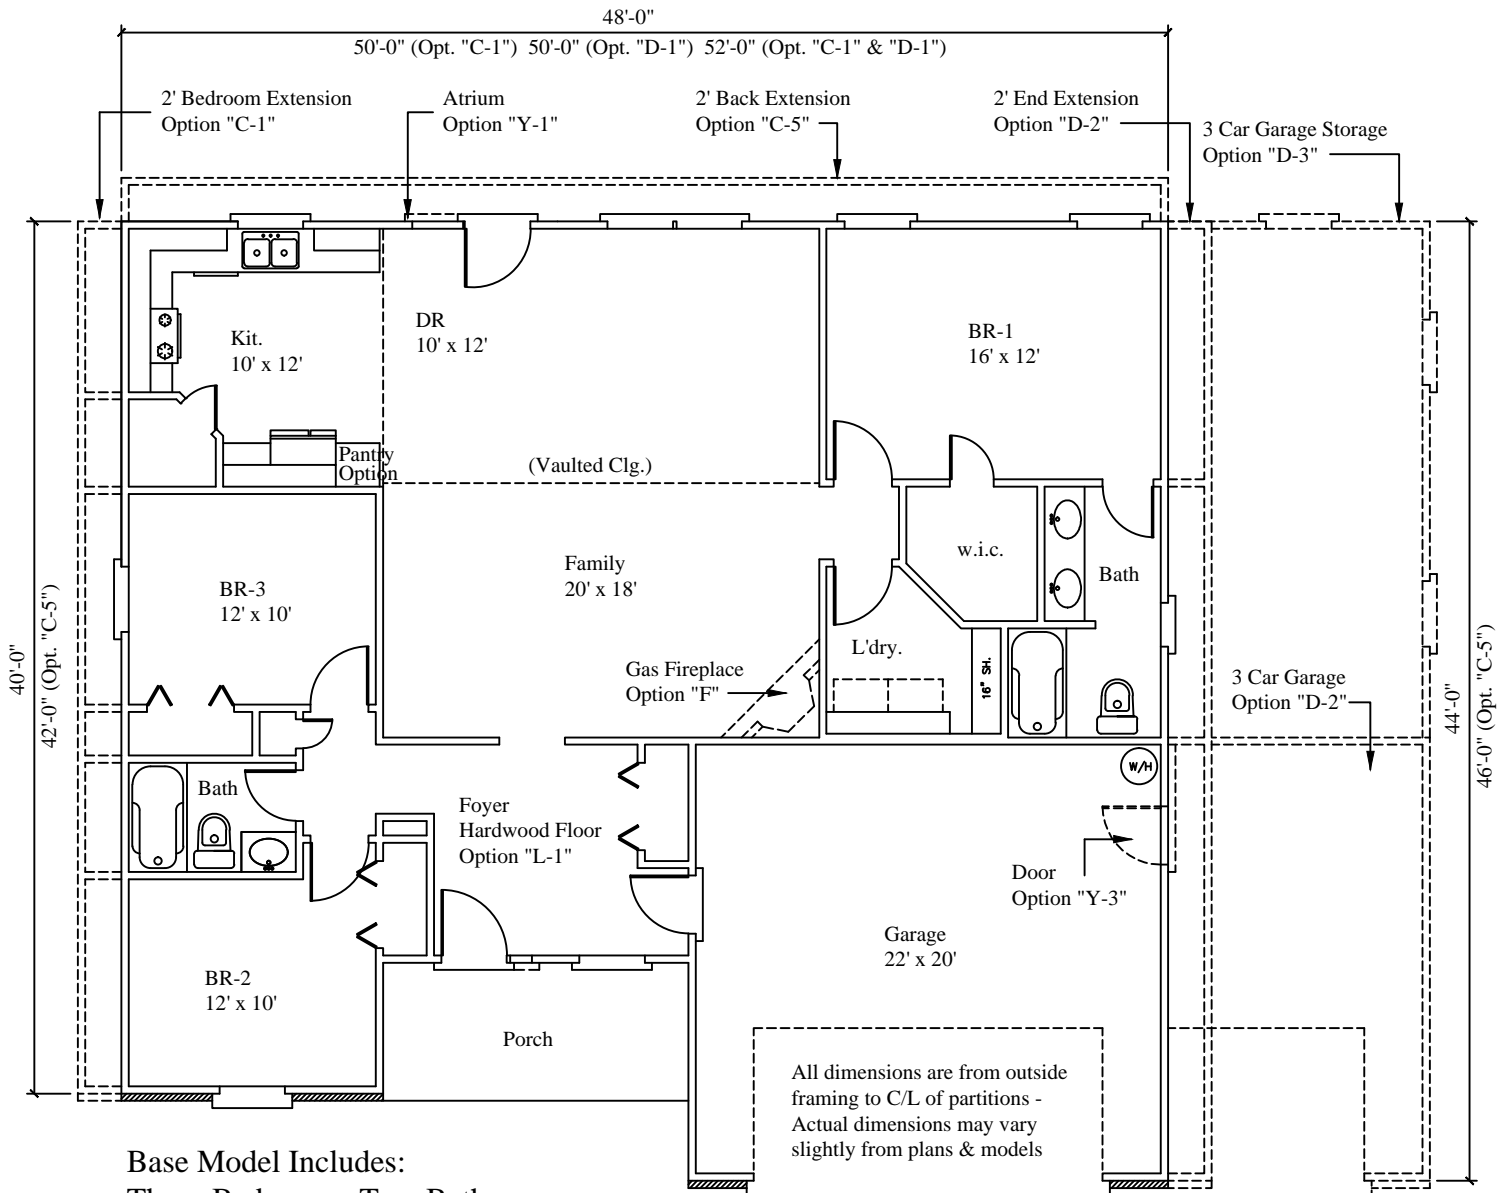

# Ashworth

@ Maitland Meadows

Base Model Includes:  
 Three-Bedrooms, Two Baths  
 1496 Sq. Ft. Living Area  
 440 Sq. Ft. Garage Area  
 1936 Total Sq. Ft. (May Increase w/ Options)

\* See SELECTION/OPTION SHEET for all available options and pricing