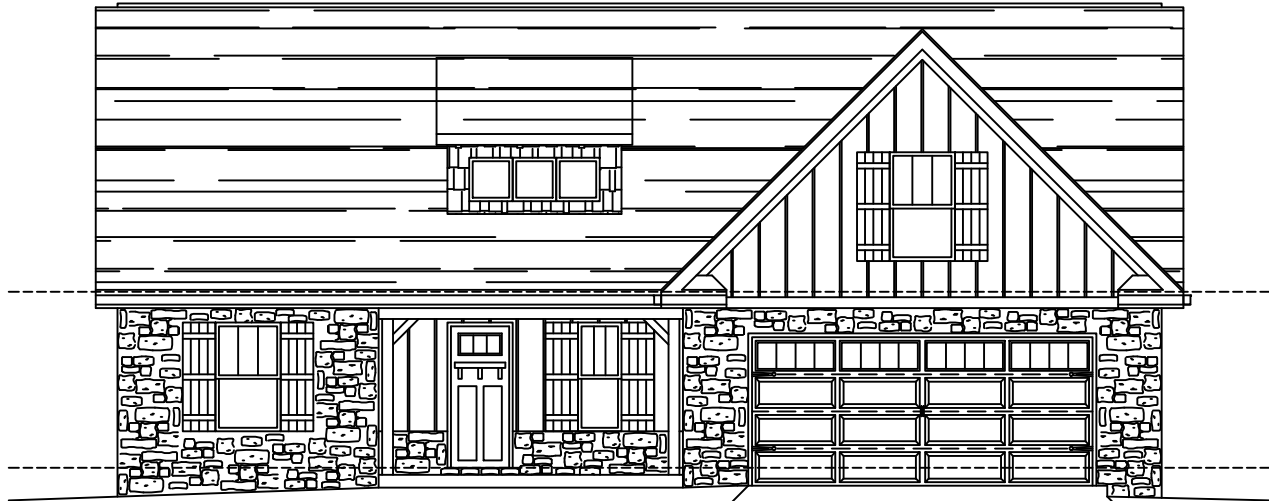

The Craftsman Muirfield

@ Maitland Meadows

MUIRFIELD CRAFTSMAN shown below with OPTIONAL FEATURES

Shakes in Gables & Soffit Returns and
Prairie-Style Windows - Option "Z-3"

Dimensional Roofing
Option "T"

3 Car Garage option "D-2"