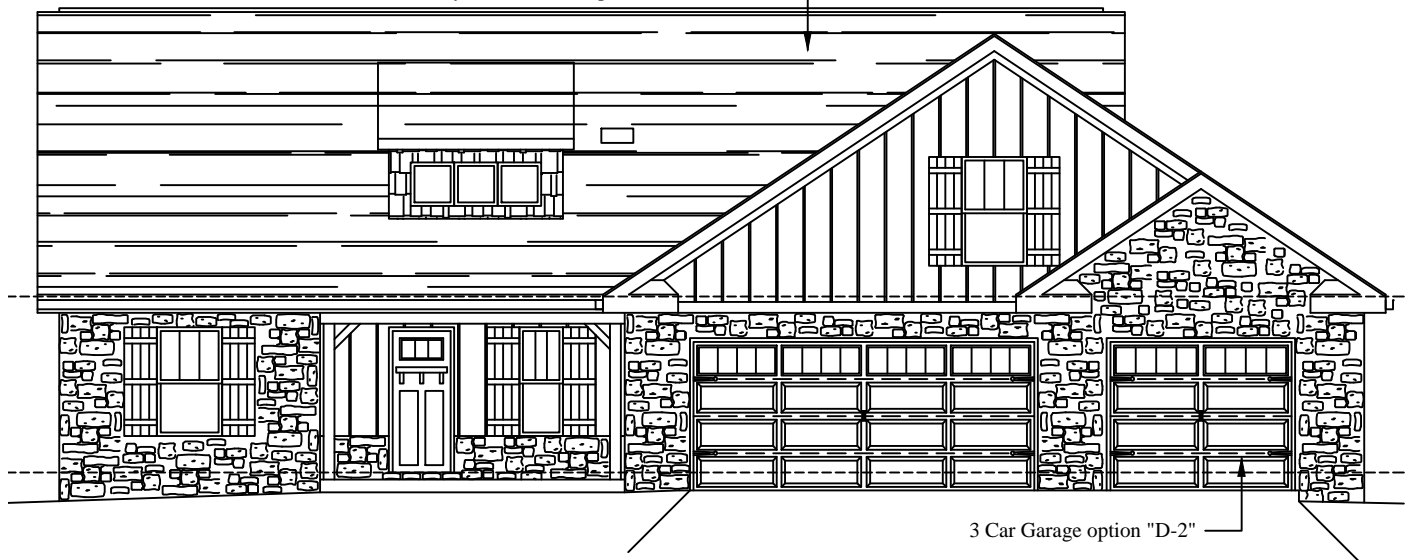

The Craftsman Muirfield

@ Maitland Meadows

MUIRFIELD CRAFTSMAN shown below with OPTIONAL FEATURES

Shakes in Gables & Soffit Returns and
Prairie-Style Windows - Option "Z-3"

Dimensional Roofing
Option "T"

3 Car Garage option "D-2"