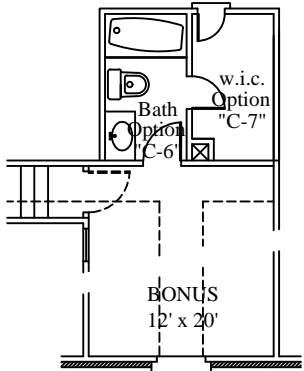

The Muirfield Hip

@ Maitland Meadows

Base Model Includes:
 Three-Bedrooms, Two Baths
 1487 Sq. Ft. Living Area
 240 Sq. Ft. Bonus Room Area
 1727 Total Sq. Ft. Living Area
 440 Sq. Ft. Garage Area
 2167 Total Sq. Ft. (May Increase w/ Options)