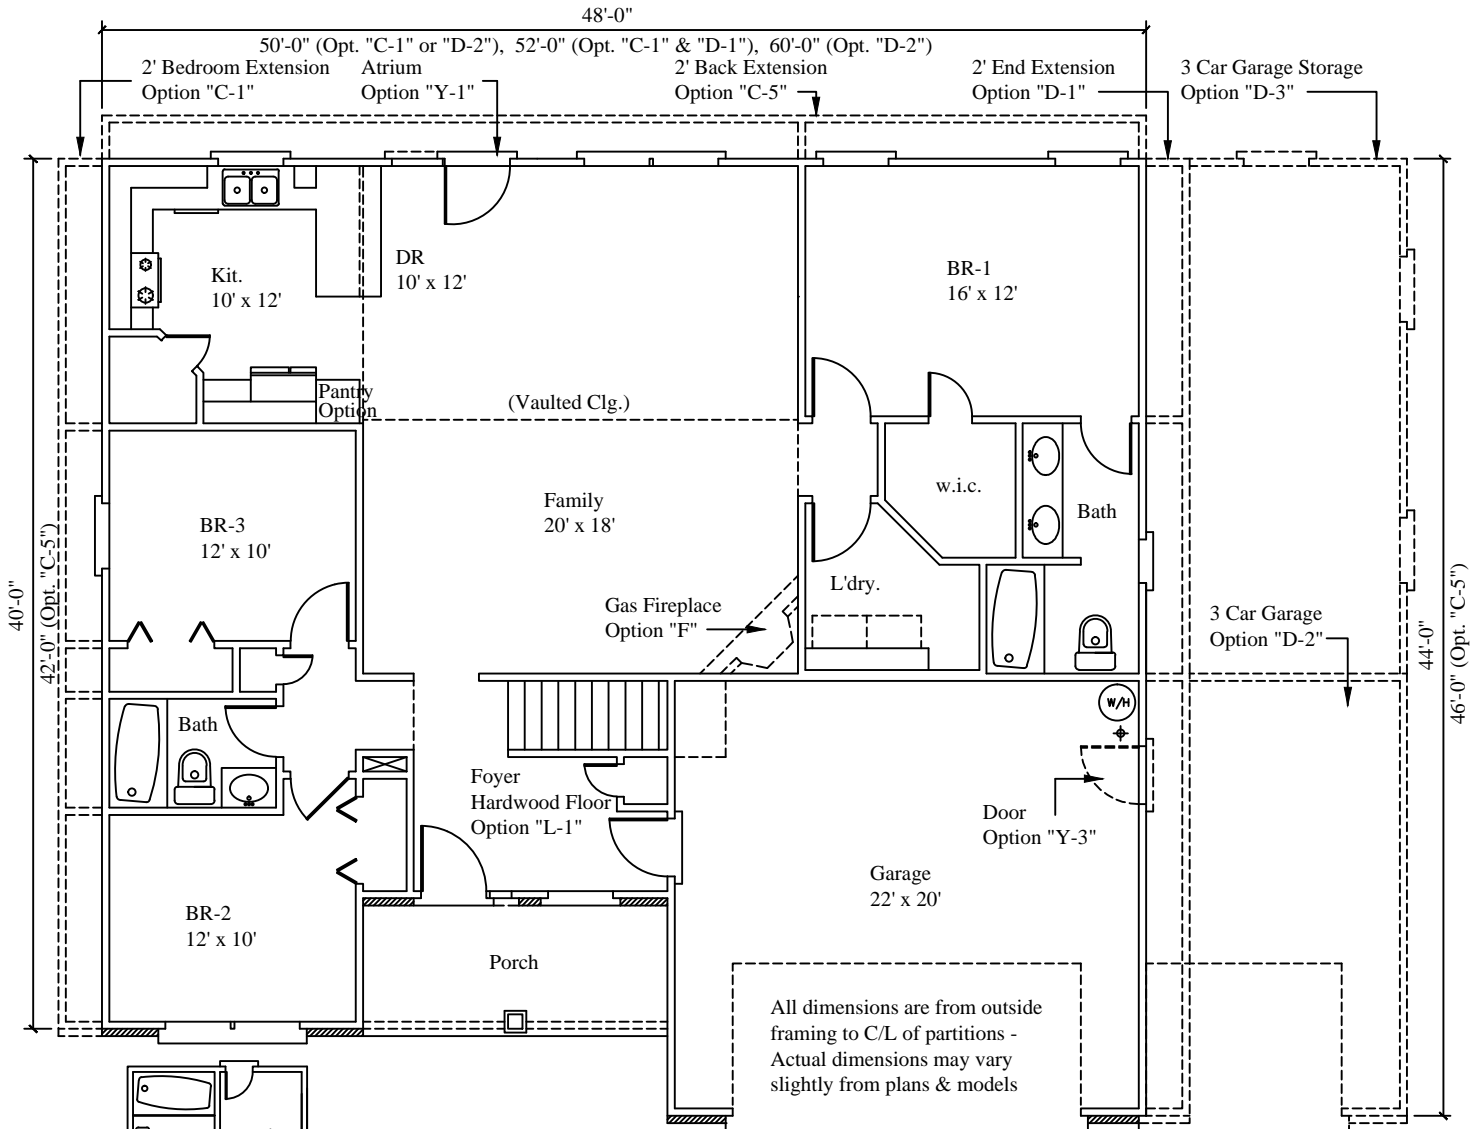

The Muirfield Hip

@ Maitland Meadows

Base Model Includes:
 Three-Bedrooms, Two Baths
 1487 Sq. Ft. Living Area
 240 Sq. Ft. Bonus Room Area
 1727 Total Sq. Ft. Living Area
 440 Sq. Ft. Garage Area
 2167 Total Sq. Ft. (May Increase w/ Options)