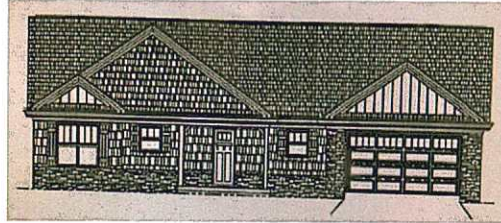

Revised 02-04-19

MAITLAND MEADOWS QUICK MOVE IN HOMES

www.worleybuildersinc.com

Dramatic Family Room

Lot #: 105*

2412 Maitland View Ln.

Model: Regent

\$258,284

Construction Status: **Under Construction**

* Photo is artist rendition

Contact John Ritchie, New Home Consultant - (865) 387-3471

Worley Builders, Inc., Realtors® - PO Box 71022 - Knoxville, TN 37938 - (865) 922-2600