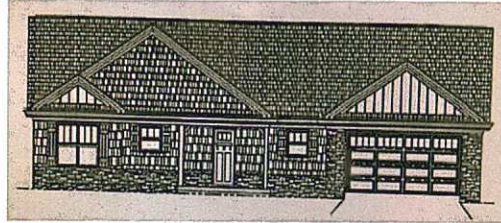

# MAITLAND MEADOWS QUICK MOVE IN HOMES

[www.worleybuildersinc.com](http://www.worleybuildersinc.com)

*Dramatic Family Room*

**Lot #: 105\***

**2412 Maitland View Ln.**

**Model: Regent**

**\$258,284**

Construction Status: **Under Construction**