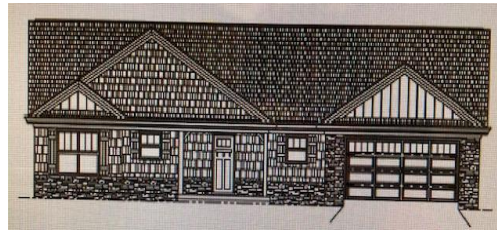

Construction Status: **Under Construction**

* Photo is a comparable home

Model: Ultimate Chadwick
\$245,740

Construction Status: **Ready to Move In**

* Photo is of a comparable home

Model: Ultimate Chadwick
\$244,040

Dramatic Family Room

Lot #: 105*

2412 Maitland View Ln.

Model: Regent

\$258,284

Construction Status: **Under Construction**

* Photo is artist rendition

Contact John Ritchie, New Home Consultant - (865) 387-3471