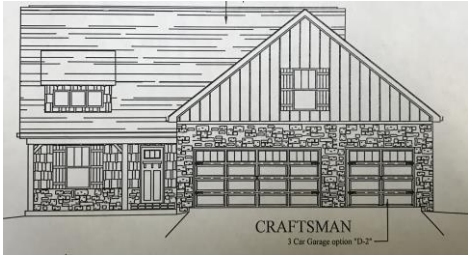

CARTER COVE QUICK MOVE IN HOMES

www.WorleyBuildersInc.com

Contact John Ritchie, New Home Consultant - (865) 387-3471

Lot #: 1

2310 Eppie Cove Ln.

Model: Evansbrooke Bonus

\$299,746

Construction Status: Under Construction

* Photo is artist rendition

Lot #: 69

2335 Eppie Cove Ln.

Model: Muirfield

\$254,669

Construction Status: Under Construction

* Photo is a comparable home

Lot #: 2