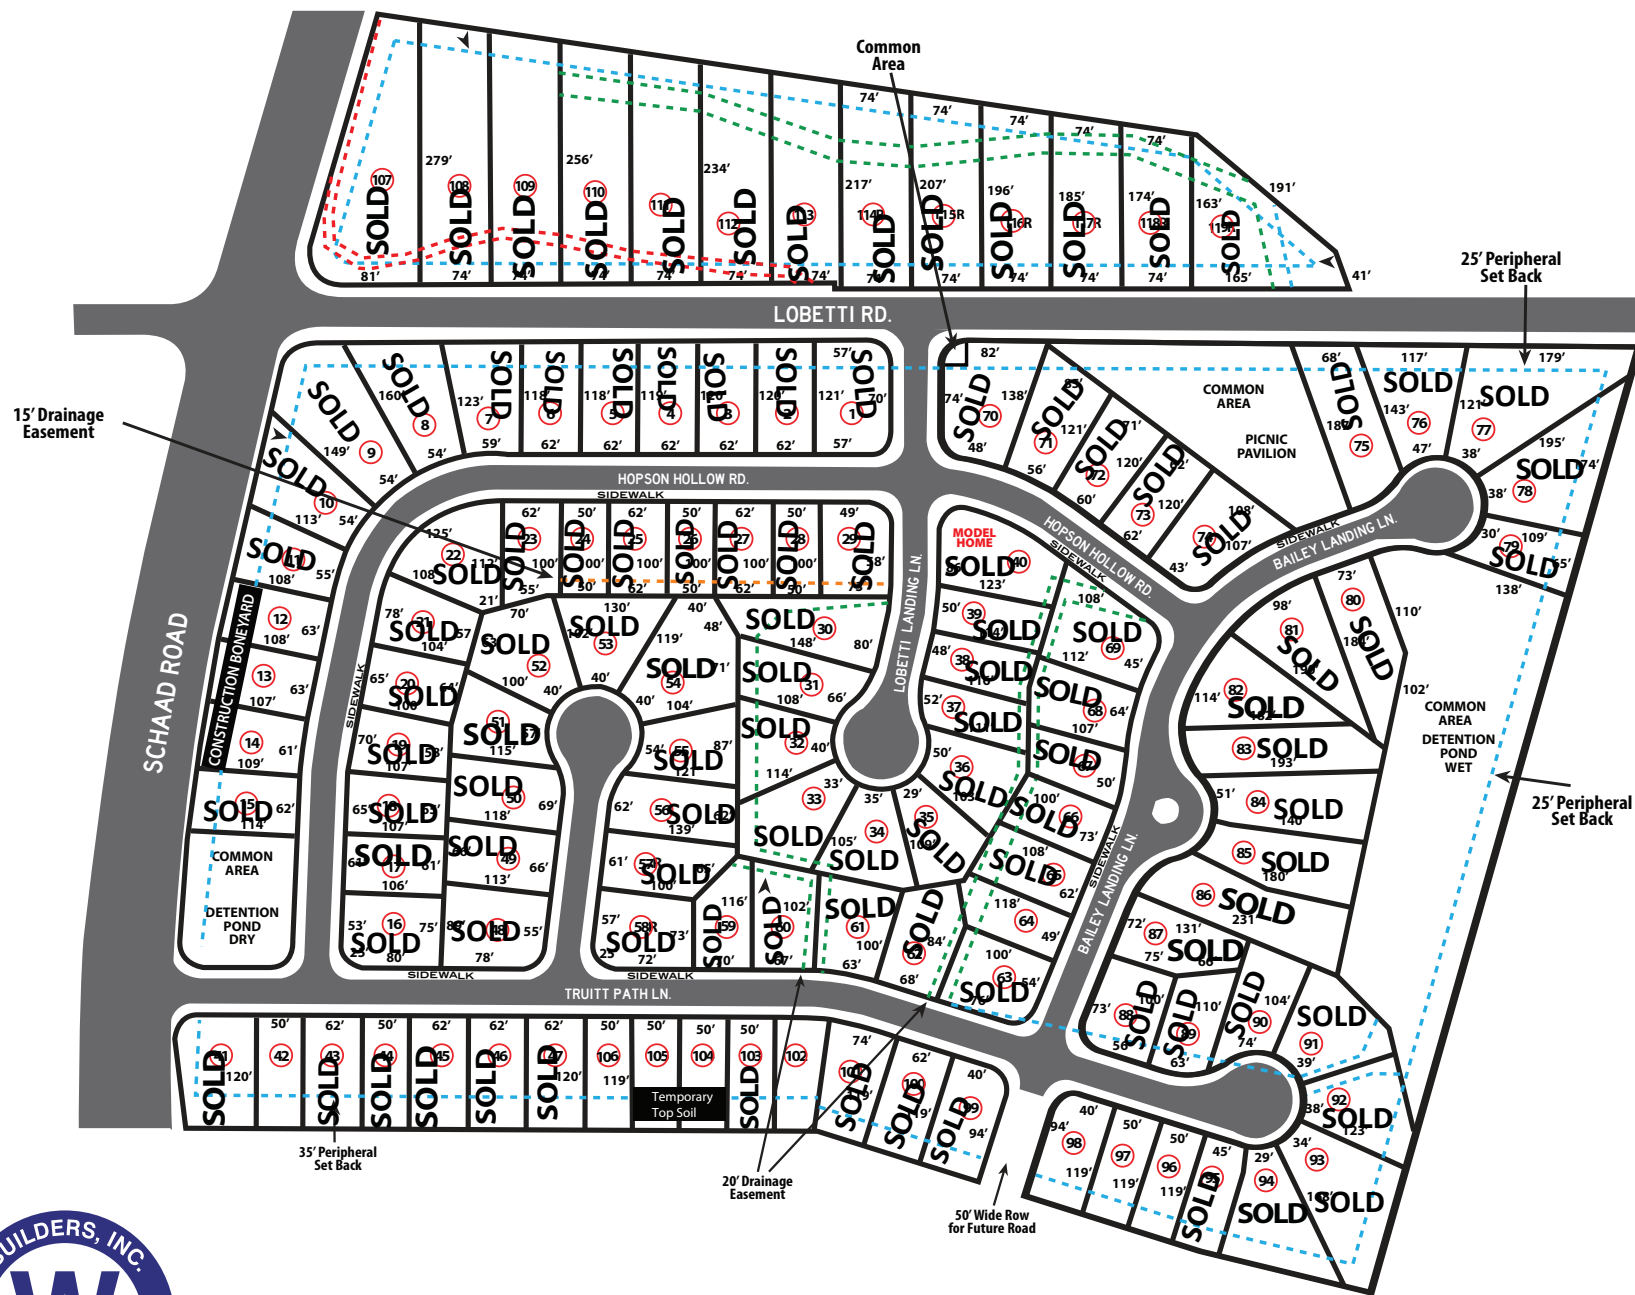

Lobetti Landing

* Homes Under Construction
 64 - Evansbrooke Bonus
 102 - Westin

www.WorleyBuildersInc.com

Call Now
(865) 922-2600